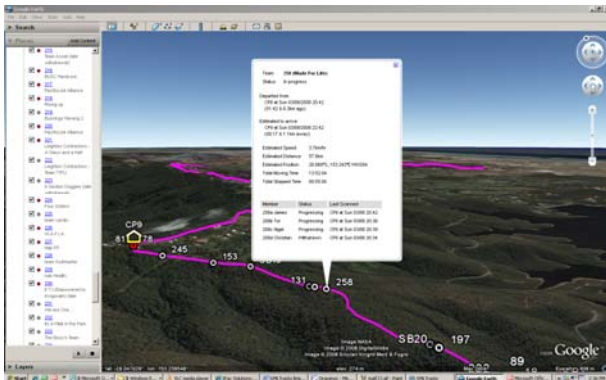

# Kokoda Challenge

The technology and systems behind the Kokoda Challenge event.

Visual Spectator (Google Earth) with detailed team information

Real time web based team results and times

## Checkpoint RFID Scanners and Laptops

Each checkpoint will have at least one RFID scanner and one laptop computer with a wireless internet connection. To check-in, place your RFID tag within 5cm of the RFID scanner. You will hear a beep and your name will appear on the laptop computer screen.

## Visual Spectator

Visual Spectator has been developed using Google Earth to display the approximate location of each team in real time. You can access Visual Spectator during the event from the Kokoda Challenge website ([www.kokodachallenge.com](http://www.kokodachallenge.com)).